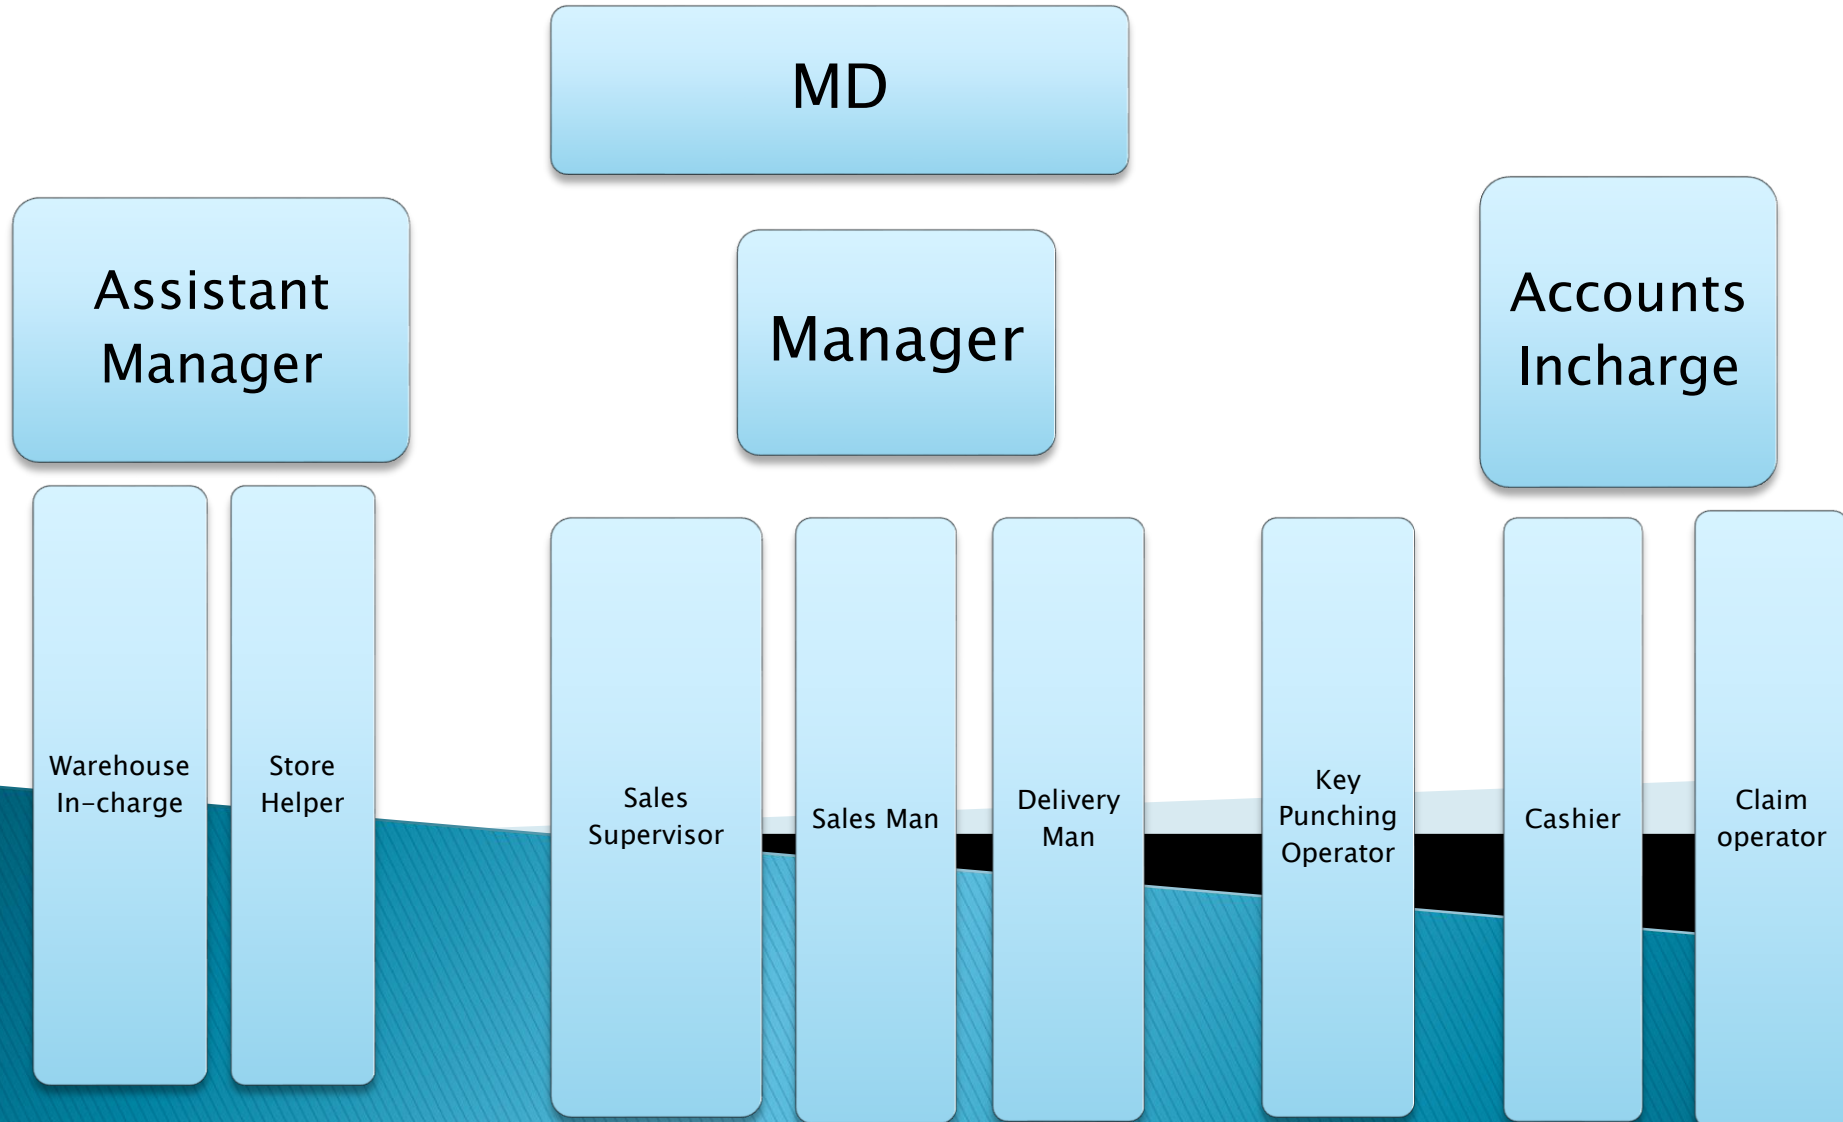

STAFF DIAGRAM